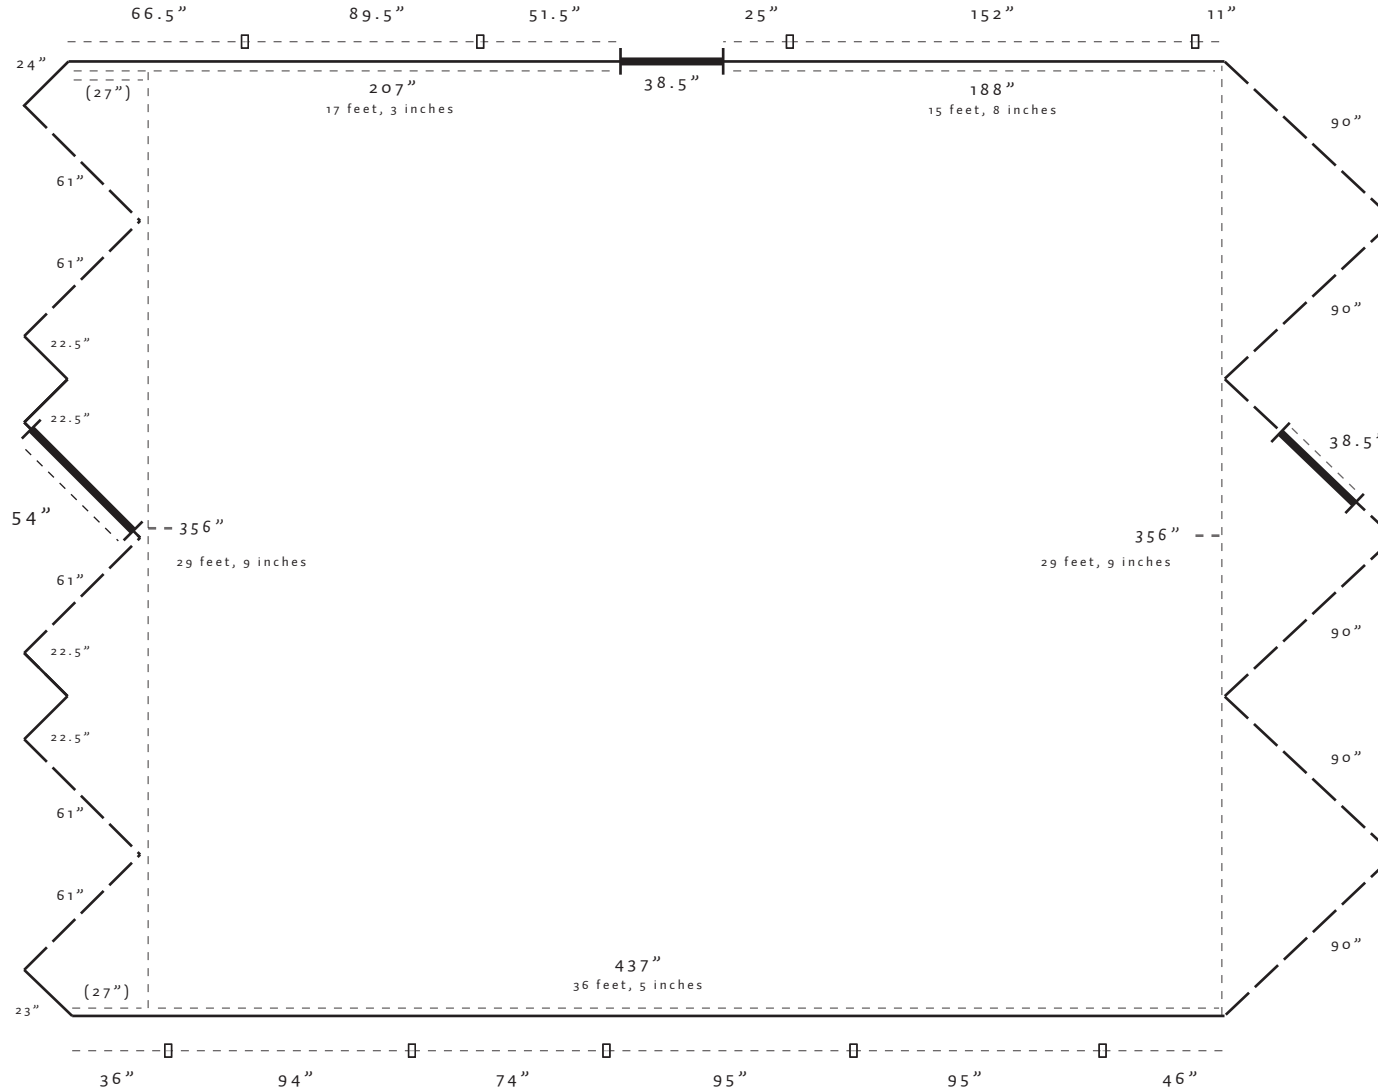

DEFIANCE COLLEGE WOMEN'S COMMISSION ART GALLERY

HALLWAY

OUTSIDE GARDEN

WALLS ARE APPROX. 12 FEET TALL, WITH 119 INCHES OF USABLE SPACE (HEIGHT.) FLOOR IS GRAY CONCRETE.
MEASUREMENTS ARE CLOSE, BUT NOT EXACT: THE BUILDING IS OLD, AND HAS SETTLED. CONTACT THE GALLERY DIRECTOR IF YOU HAVE SPECIFIC QUETIONS OR CONCERNS ABOUT MEASURMENTS OR SIZE.