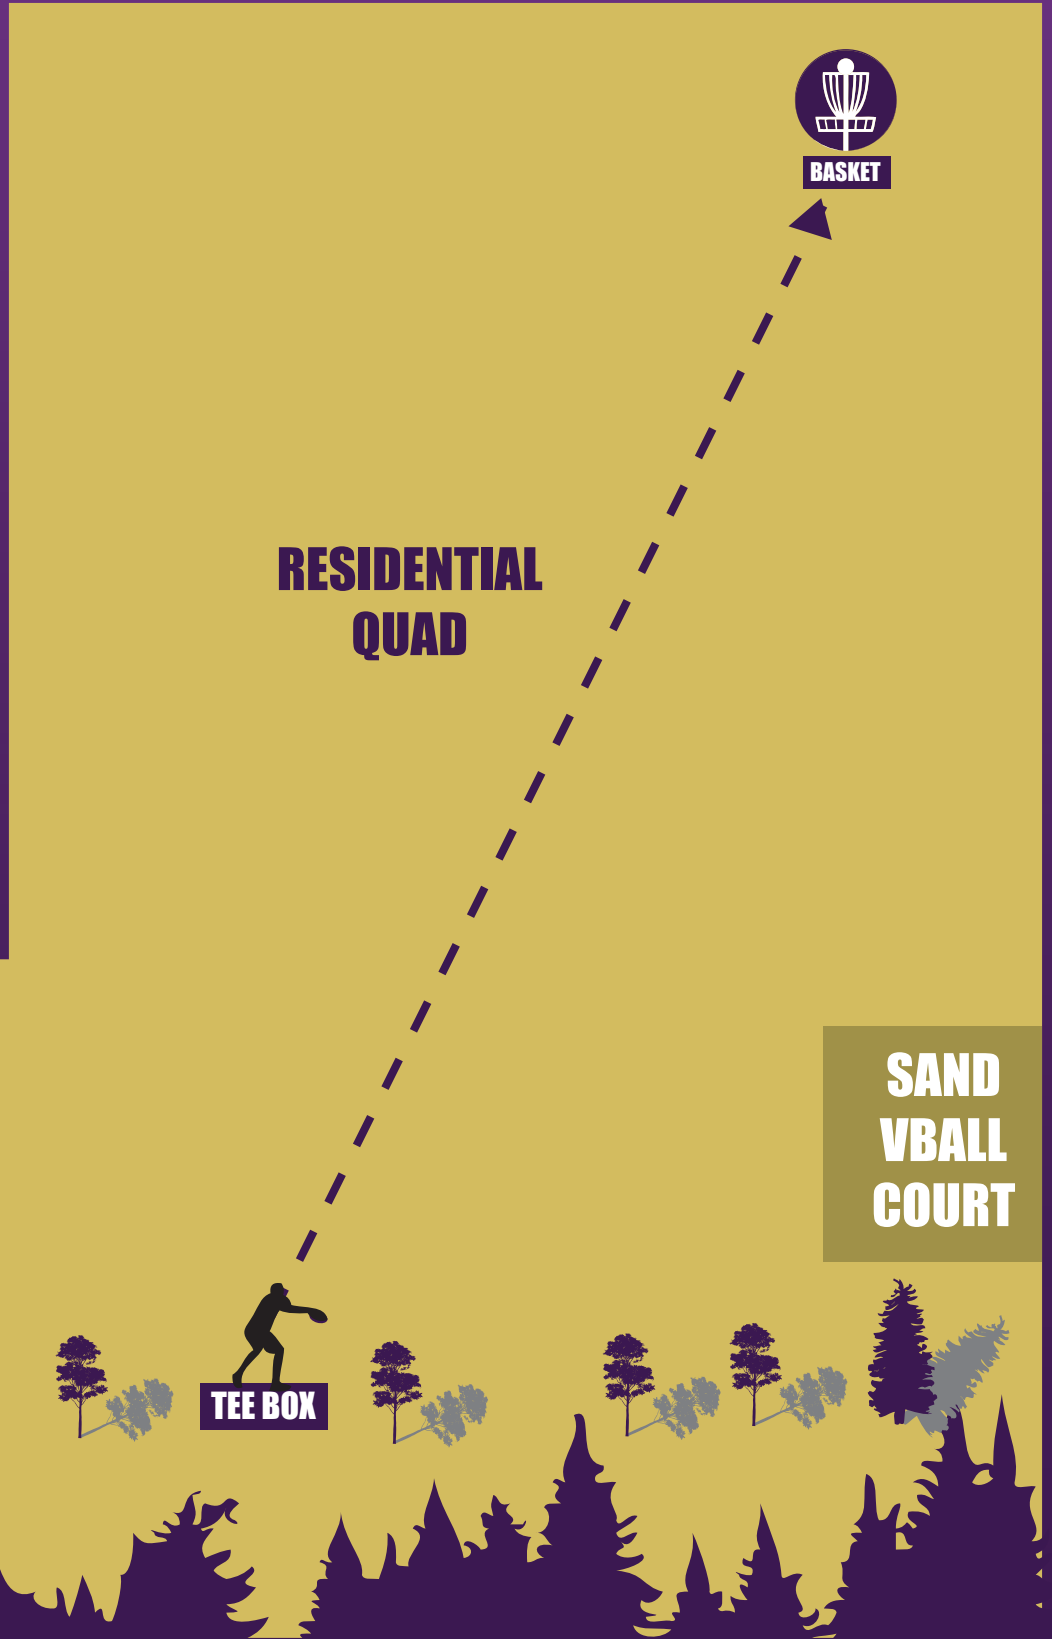

JACKET WOODS DISC GOLF COURSE

**SPONSORED BY:
COMPANY NAME HERE**

PAR

4

255^{ft}

**RESIDENTIAL
QUAD**

**MCREYNOLDS
SIDE EXIT**

TEE BOX

BASKET

**DEFIANCE COLLEGE
JACKET WOODS DISC GOLF COURSE**

**SPONSORED BY:
COMPANY NAME HERE**

**PAR
4**

360^{ft}

**MCREYNOLDS
BACK EXIT**

TEE BOX

**RESIDENTIAL
QUAD**