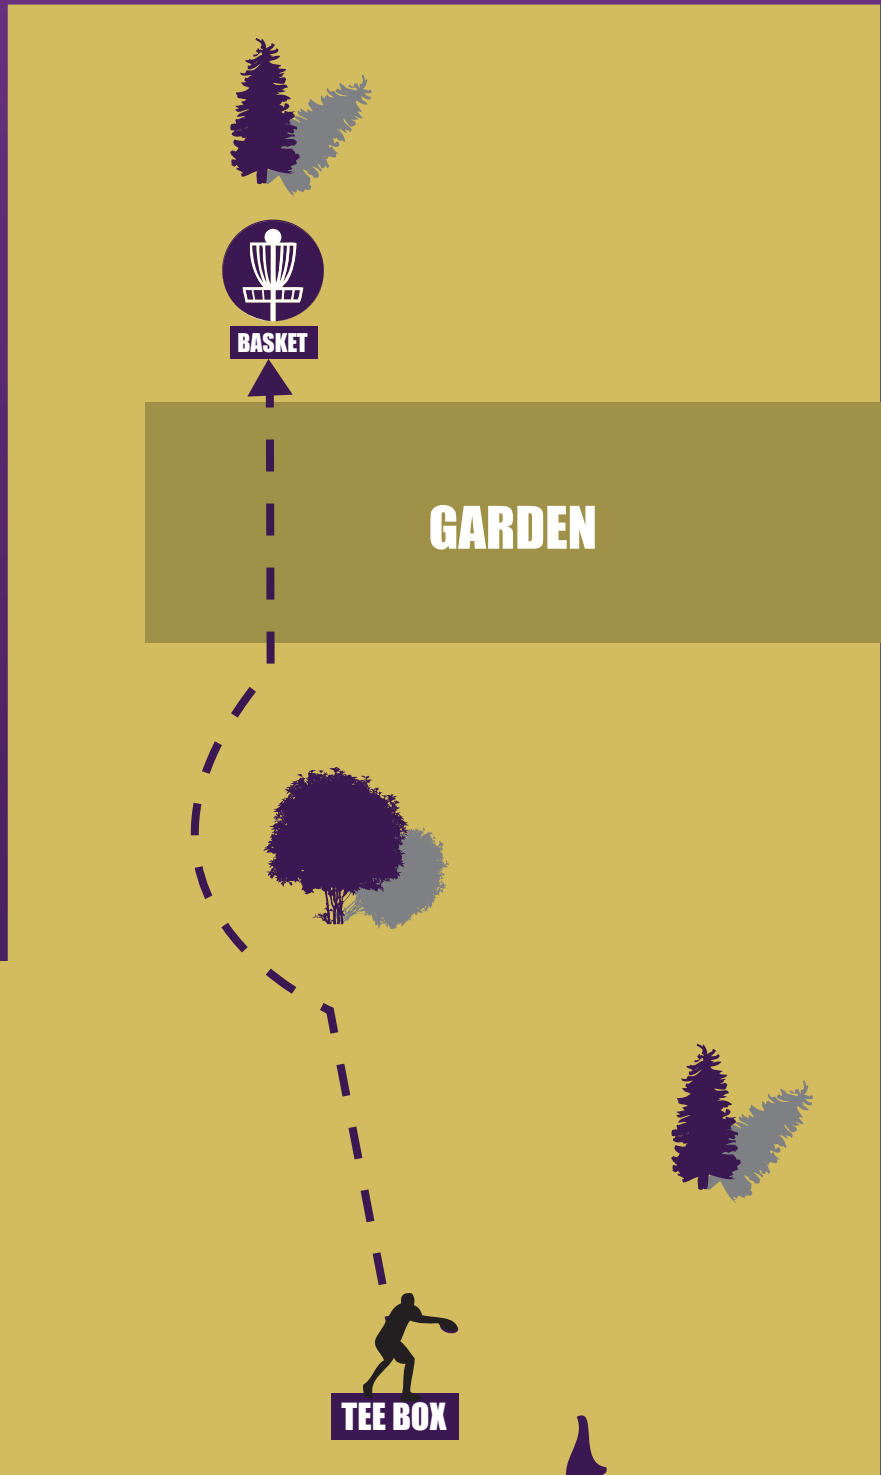

198^{ft}

**JACKET
SUITES
(GREEK)**

**JACKET
SUITES
(SERVICE)**

BASKET

TEE BOX

**DEFIANCE COLLEGE
JACKET WOODS DISC GOLF COURSE**

**SPONSORED BY:
COMPANY NAME HERE**

**PAR
5
393^{ft}**

Grand Ave.

WEBSTER ST.

**DEFIANCE COLLEGE
JACKET WOODS DISC GOLF COURSE**