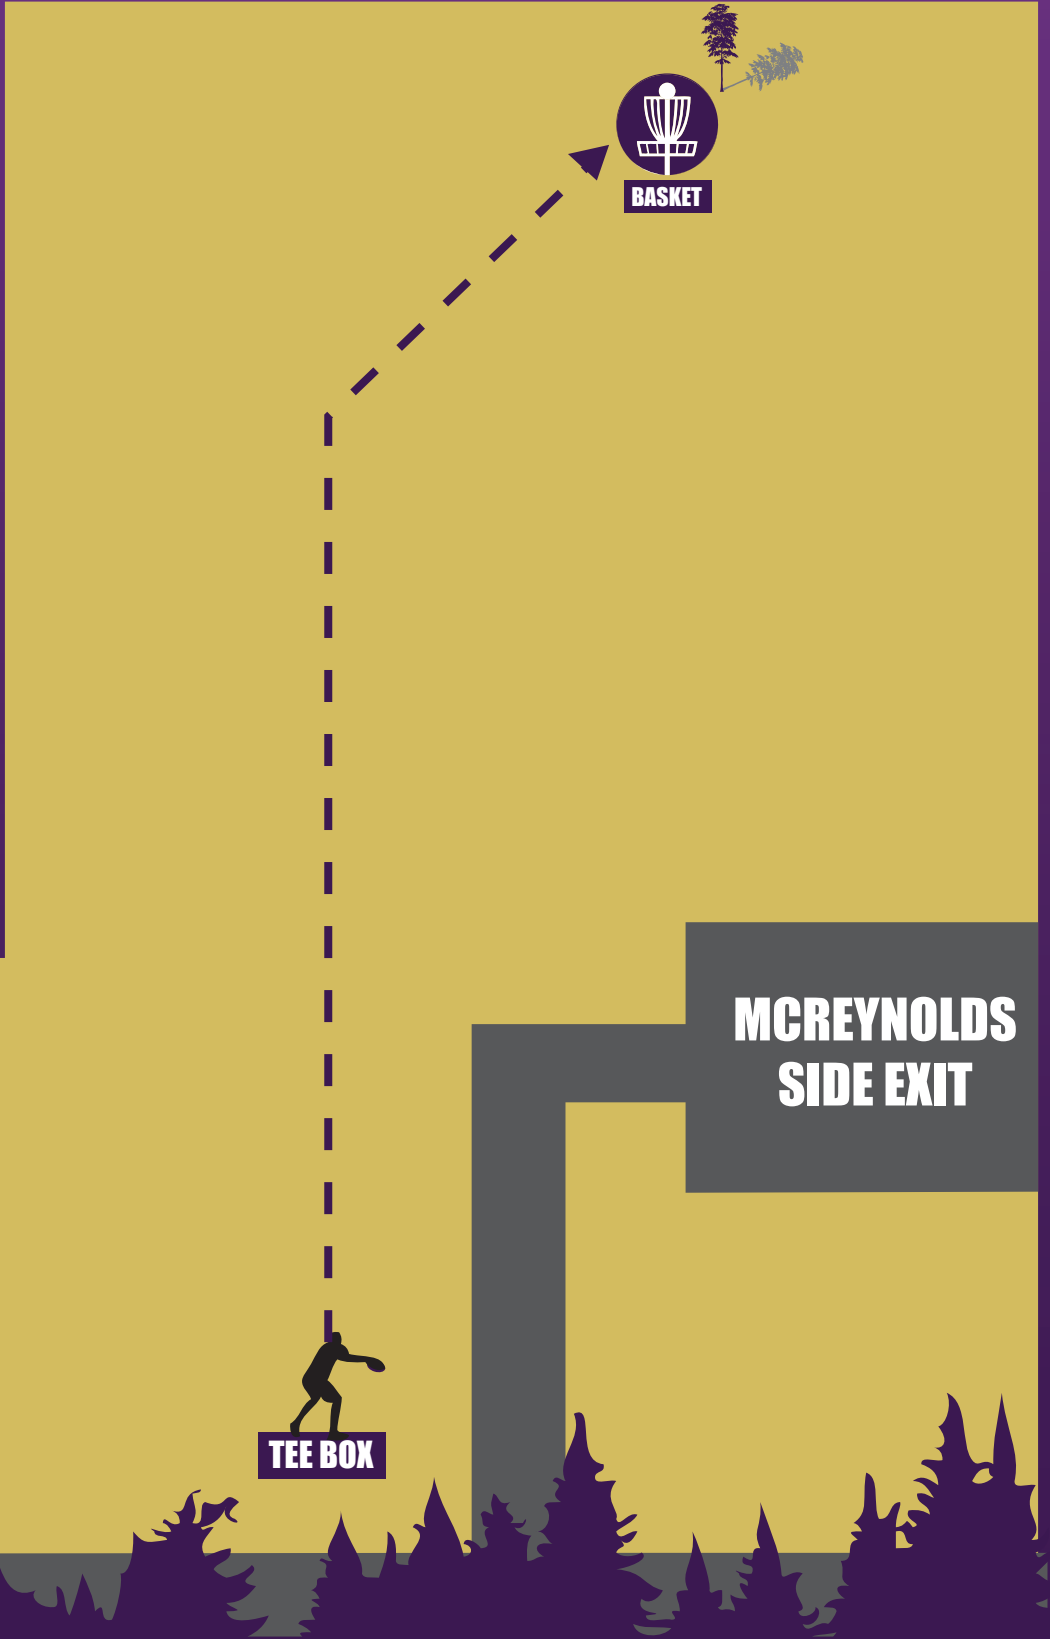

JACKET WOODS DISC GOLF COURSE

**SPONSORED BY:
COMPANY NAME HERE**

PAR

4

255^{ft}

**RESIDENTIAL
QUAD**

**MCREYNOLDS
SIDE EXIT**

TEE BOX